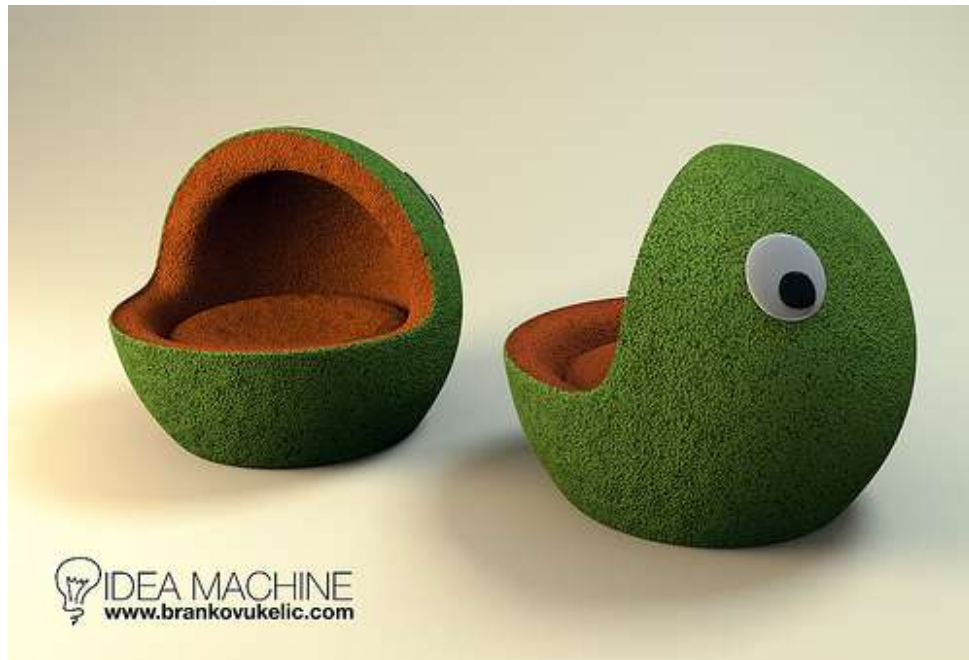

c. Symbolic Analogy

Desainer mengidentifikasi hal lain dalam merespon situasi yang dihadapi.