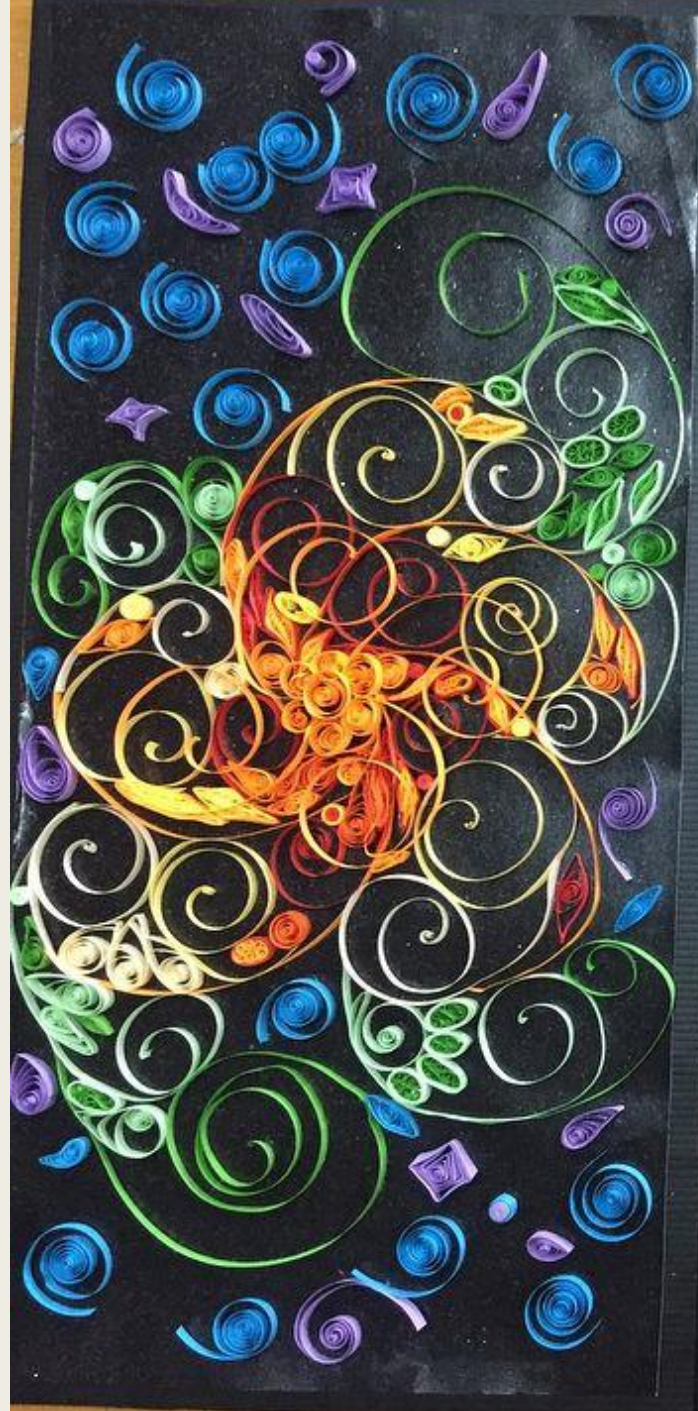

WEEK 2

Paper Quiling

Preparation

- Base 25 x 50 cm
- Quiling paper
- Quiling tools

jewelgleam.com