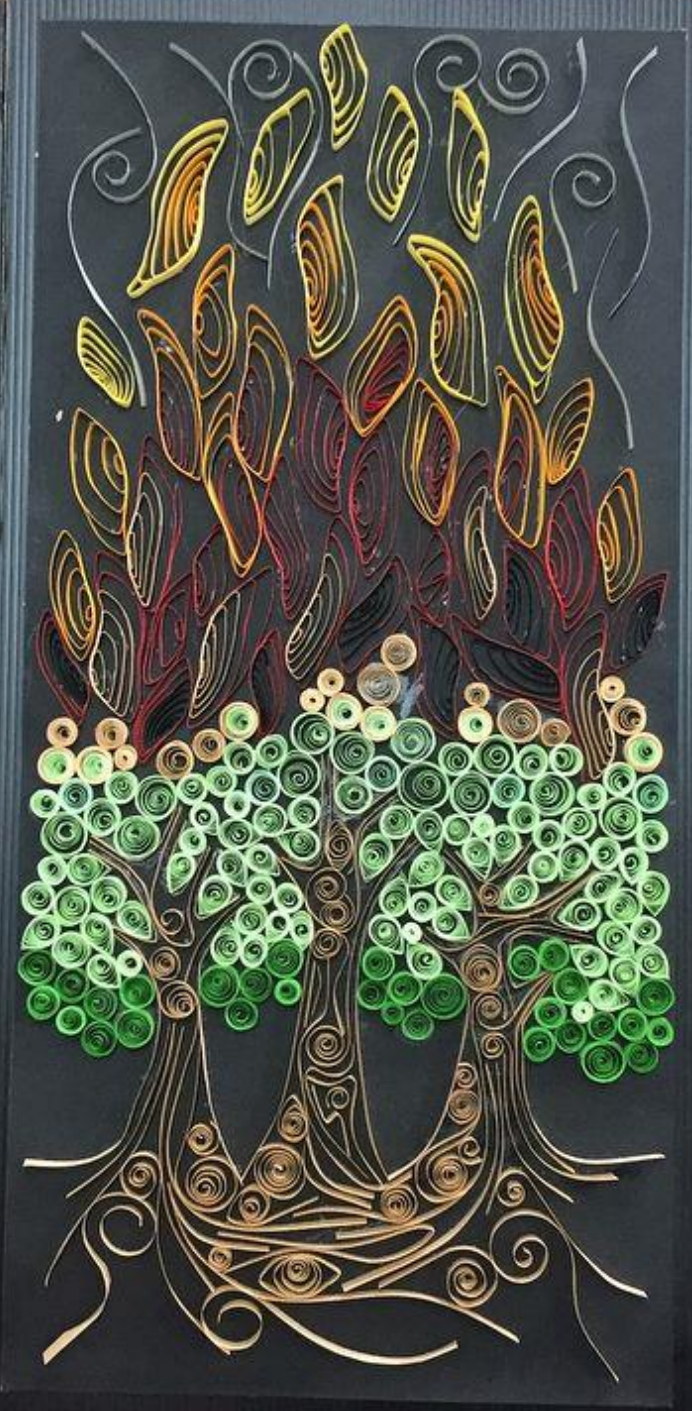

WEEK 2

Paper Quiling

Preparation

- Base 25 x 50 cm
- Quiling paper
- Quiling tools

jewelgleam.com