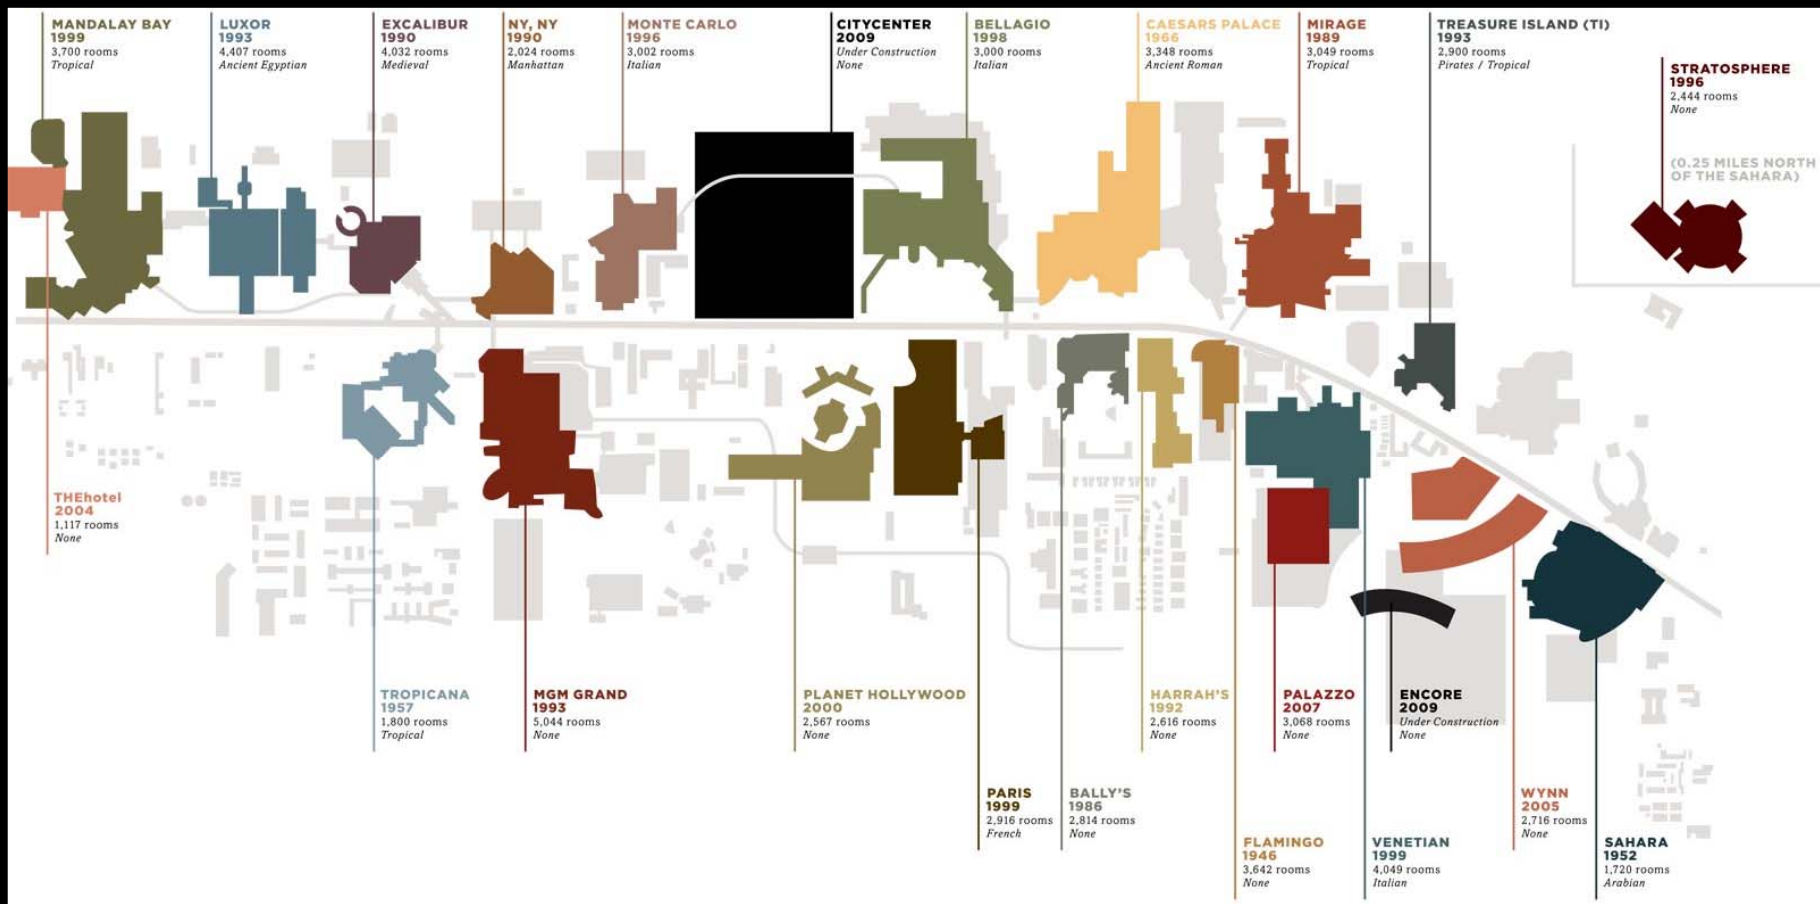

Teori arsitektur – Lecture week 13: Learning from Las Vegas

Eka Permanasari

Rahma Purisari

Map of Las Vegas Strip

Building Block of Las Vegas Strip

Dunes Casino and Hotel,
Las Vegas

Wedding Chapel,
Las Vegas

The Mint Hotel and Casino, Las Vegas (1968)

Silver Slipper marque, Las Vegas Blvd (1968)

DUCK

DECORATED SHED

DECORATED SHED

"The Long Island Ducking" from God's Own Junkyard

Big sign – little building

OR

Building as sign