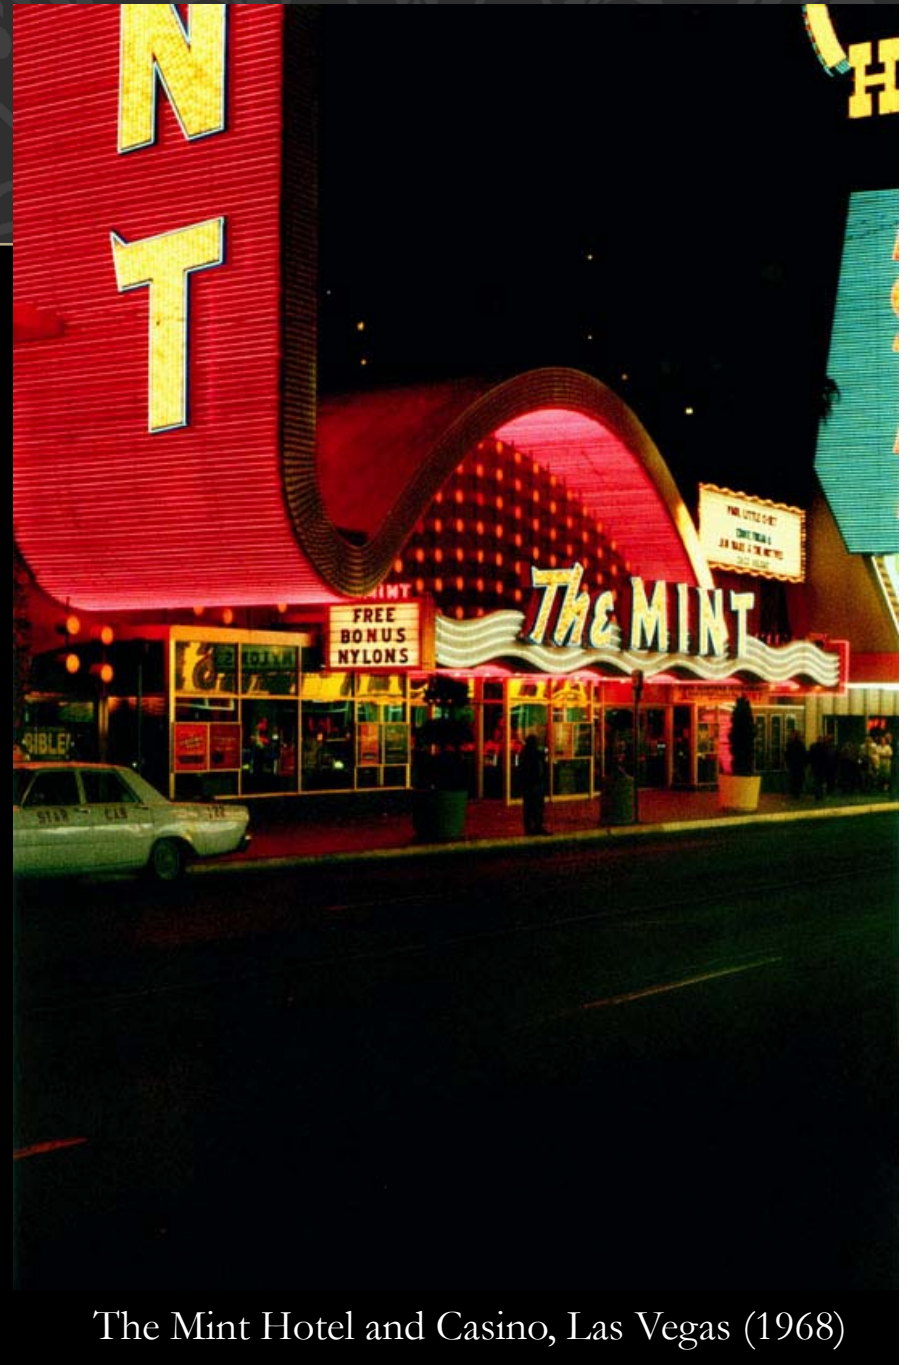

Teori arsitektur – Lecture week 13: Learning from Las Vegas

Eka Permanasari

Rahma Purisari

Map of Las Vegas Strip

Building Block of Las Vegas Strip

Dunes Casino and Hotel,
Las Vegas

Wedding Chapel,
Las Vegas

The Mint Hotel and Casino, Las Vegas (1968)

Silver Slipper marque, Las Vegas Blvd (1968)

DUCK

DECORATED SHED

DECORATED SHED

"The Long Island Ducking" from God's Own Junkyard

Big sign – little building

OR