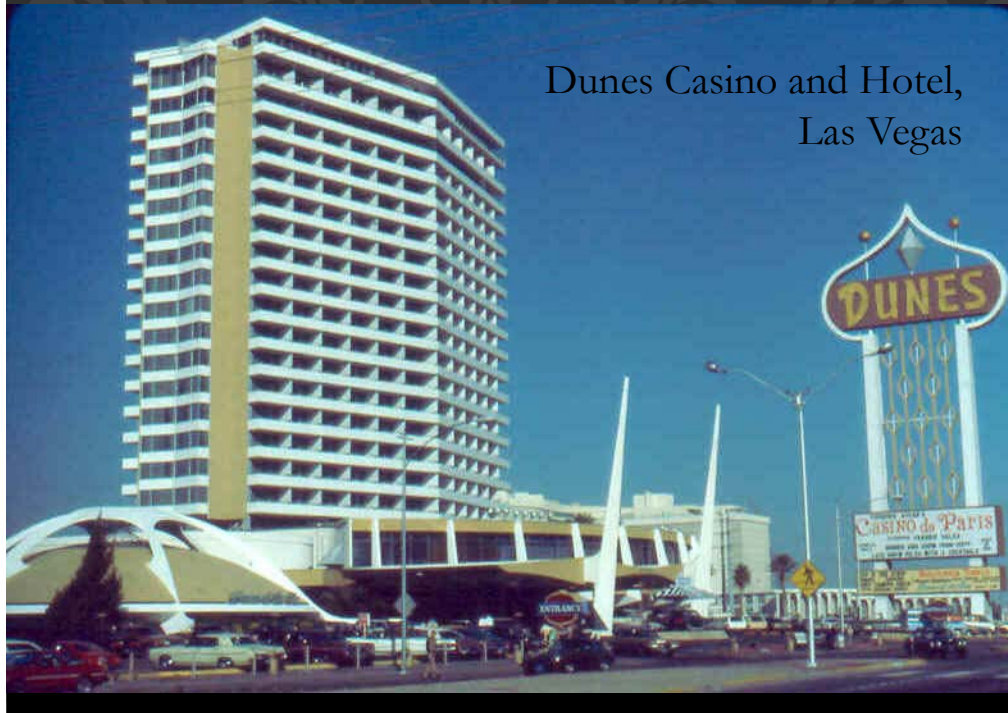

Building Block of Las Vegas Strip

Dunes Casino and Hotel,
Las Vegas